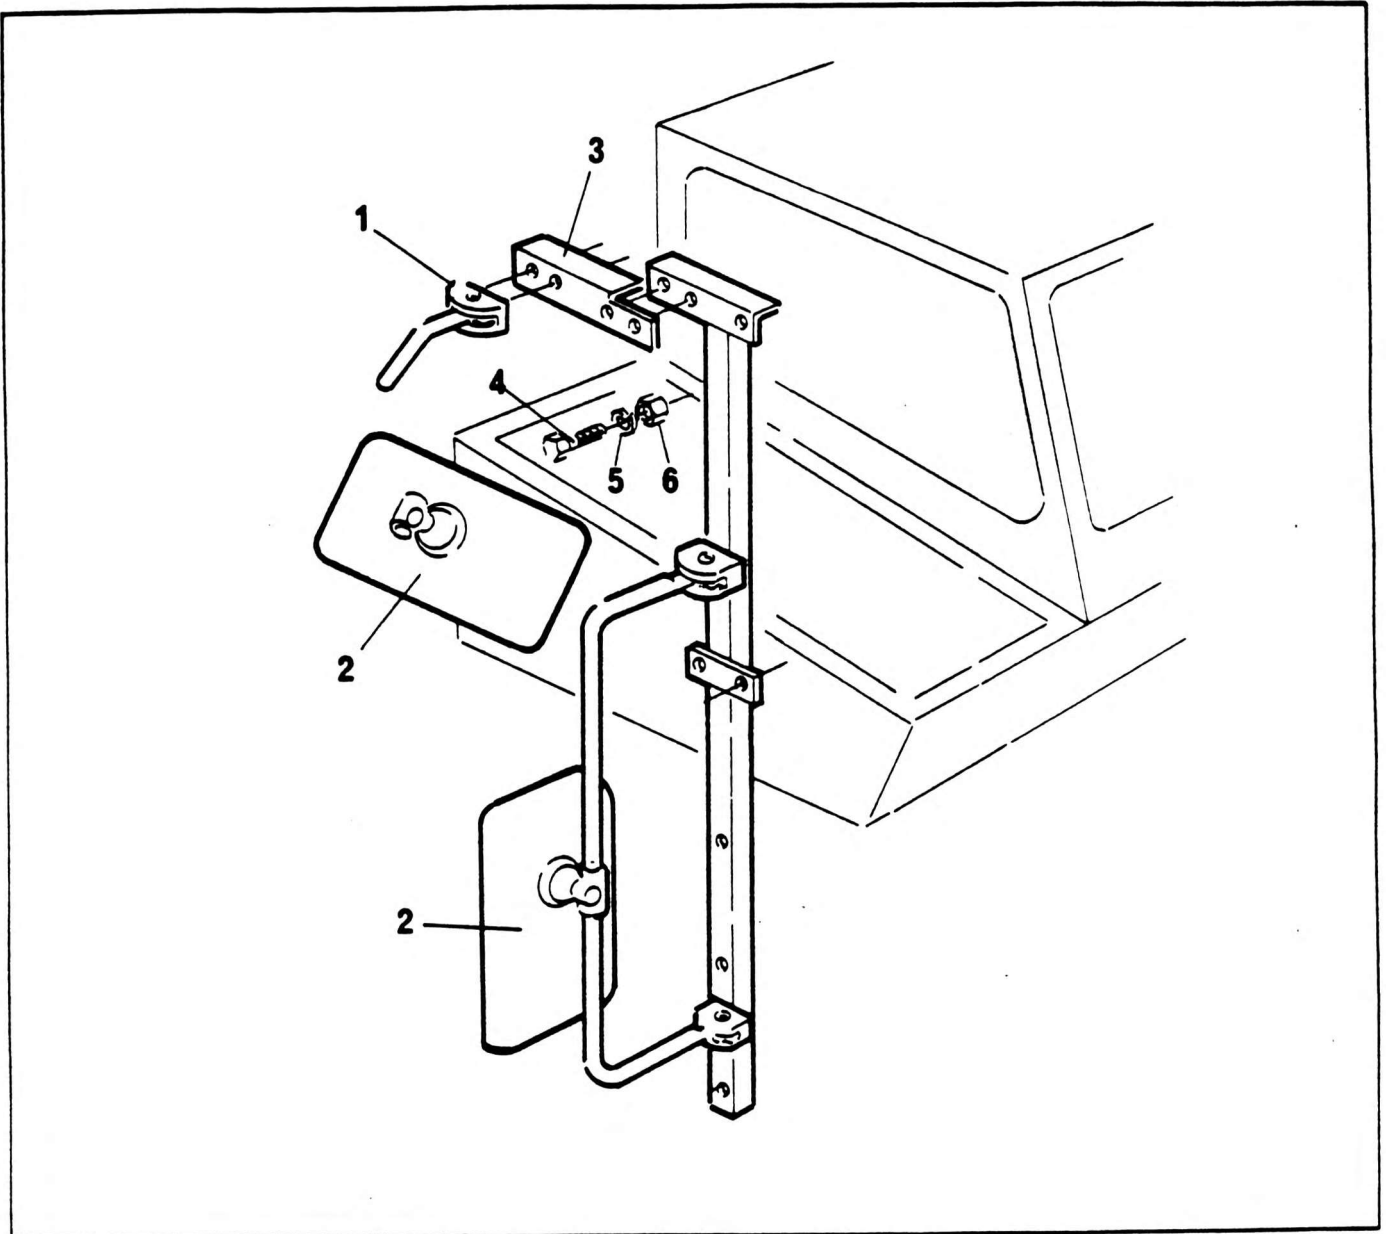

MIRROR INSTALL

NO.	PART NO.	QTY.	DESCRIPTION	NO.	PART NO.	QTY.	DESCRIPTION
1	7-184-990072	1	Bracket Mounting Cat V Mirror				
2	7-628-990007	2	Mirror Close Proximity				
3	6-030-990981	1	Angle				
4	7045202	3	Screw Hex Head M8 x 25 Long				
5	7066537	3	Washer Plain M8				
6	7069201	3	Nut Hex M8				